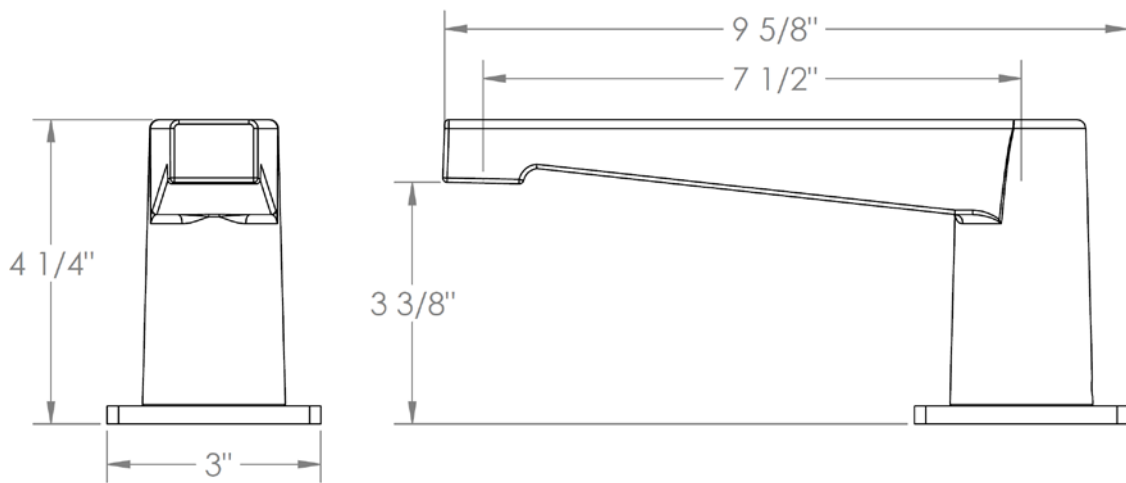

**115-DS**

Deck Mounted Bath Spout

Meets the applicable requirements of ASME A112.18.1-2005/CSA B125.1-05, entitled "Plumbing Supply Fittings"

**WATERMARK DESIGNS 4/18/2018**

350 Dewitt Ave Brooklyn NY 11207 USA T 718 257 2800 F 718 257 2144 info@watermark-designs.com